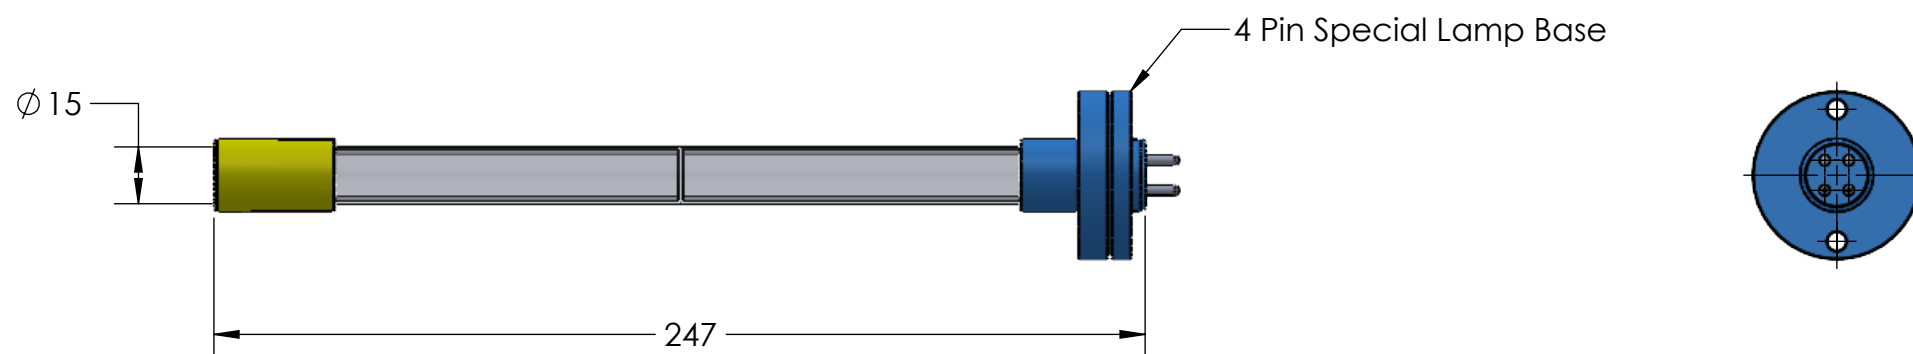

4

3

2

1

Lamp Specifications	
Lamp Wattage	12 Watts
Rated Current	425mA
Dual Spectrum	185nm/254nm
Max Lamp Life	18,000 hrs

Ultravation
 Better Air | Better Water | Better Living
 ULTRAVATION, INC.
 67 TUBBS AVENUE
 BRANDON VT. 05773
 PHONE (866) 468-8247

UNLESS OTHERWISE SPECIFIED:
 DIMENSIONS ARE IN INCHES
 TOLERANCES:
 FRACTIONAL ±
 ANGULAR: MACH ± BEND ±
 TWO PLACE DECIMAL ±
 THREE PLACE DECIMAL ±
 INTERPRET GEOMETRIC TOLERANCING PER:
 MATERIAL
 Material <not specified>
 FINISH
 SEE NOTES
 APPLICATION DO NOT SCALE DRAWING