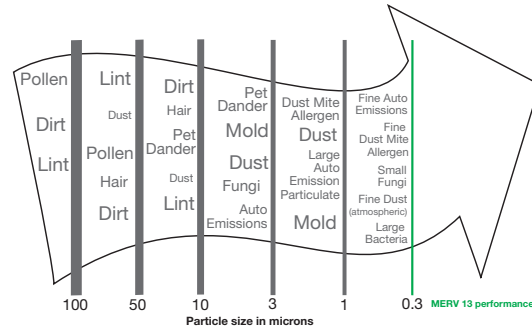

ProgressiveMedia™

Part# MERV-11	91-012	91-005	91-013	91-006
MERV-13	91-027	91-025	91-028	91-026
Nominal Size	16x20x5	16x25x5	20x20	20x25x5
CFM Range	MERV11/13	MERV11/13	MERV11/13	MERV11/13
600	.11	.07	.05	.04
800	.18	.10	.08	.06
1000	.26	.15	.12	.09
1200	—	.20	.16	.12
1400	—	.27	.21	.16
1600	—	—	.27	.20
1800	—	—	.33	.25
2000	—	—	—	.30
2200	—	—	—	.36

** Minimum efficiency reporting values (MERV)

Scaled rating of the effectiveness of air filters. The scale is designed to represent the worst-case performance of a filter when dealing with particles in the range of 0.3 to 10 micrometers. The MERV rating is from 1 to 16. Higher MERV ratings correspond to a greater percentage of particles captured on each pass.