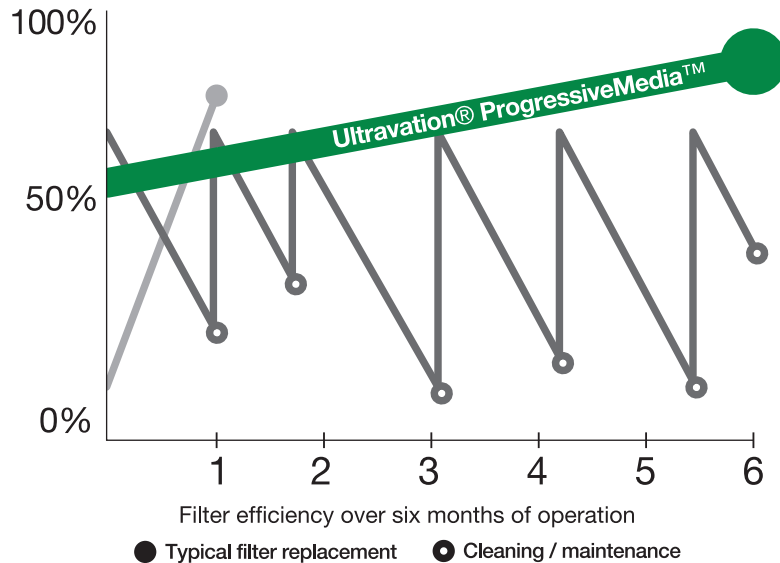

ProgressiveMedia™

Part# MERV-11	91-012	91-005	91-013	91-006
MERV-13	91-027	91-025	91-028	91-026
Nominal Size	16x20x5	16x25x5	20x20	20x25x5
CFM Range	MERV11/13	MERV11/13	MERV11/13	MERV11/13
600	.11	.07	.05	.04
800	.18	.10	.08	.06
1000	.26	.15	.12	.09
1200	—	.20	.16	.12
1400	—	.27	.21	.16
1600	—	—	.27	.20
1800	—	—	.33	.25
2000	—	—	—	.30
2200	—	—	—	.36

** Minimum efficiency reporting values (MERV)

Scaled rating of the effectiveness of air filters. The scale is designed to represent the worst-case performance of a filter when dealing with particles in the range of 0.3 to 10 micrometers. The MERV rating is from 1 to 16. Higher MERV ratings correspond to a greater percentage of particles captured on each pass.